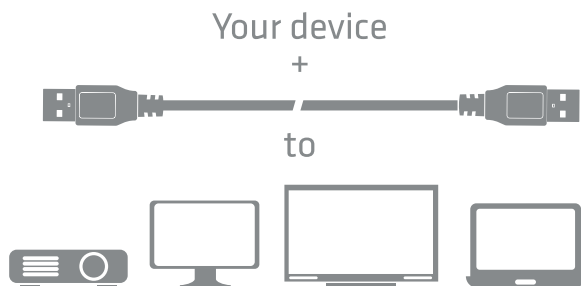

How it works

Please use one of our Extension/Adapter cables to connect to your devices: In case you need assistance to choose the correct cable, please visit our website www.club-3d.com or feel free to mail us at support@club-3d.com and it will be our pleasure to assist you.

Input:

DisplayPort

Output:

DisplayPort