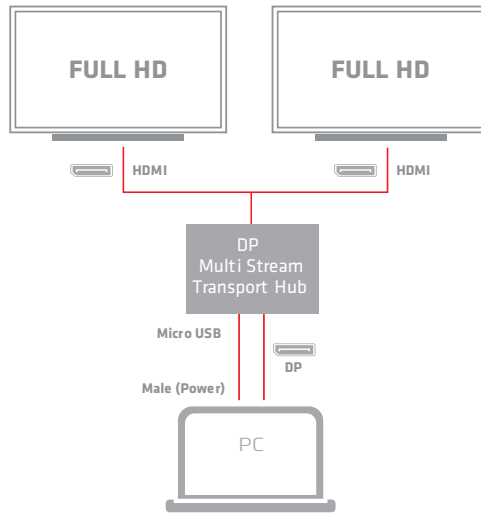

# Multi Stream Transport (MST) Hub HDMI™ Dual Monitor USB Powered

Use up to  
**2x Full HD Monitors**  
from a single DisplayPort™ 1.2 output

**Product Name**  
Multi Stream Transport (MST)  
Hub HDMI™ Dual Monitor  
USB Powered

## Description:

The Club3D SenseVision MST Hubs utilize Multi Stream Transport, a unique DisplayPort™ 1.2 feature that creates the ability to transport multiple independent uncompressed display (and audio) streams over a single cable, supporting protected content and high performance applications such as 3D gaming. This enables the use of multiple monitors connected by MST hub configuration. The Club3D MST Hubs is able to distribute those video streams to the connected HDMI™ screens.

**Note:** When using a DisplayPort™ 1.1 video card the MST hub will act as a splitter, automatically mirroring your video source across all displays.

## Input:

- 1x DisplayPort™ 1.2 Male
- 1x Micro USB Female for Power