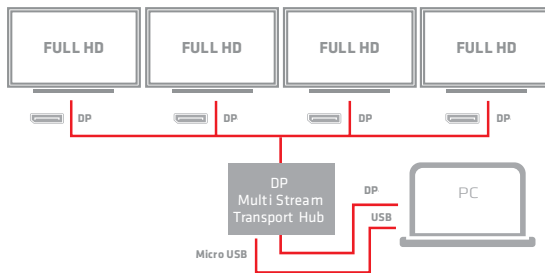

Multi Stream Transport (MST) Hub DisplayPort™ 1.2 Quad Monitor USB Powered

Use up to
4x Full HD Monitors
from a single DisplayPort™ 1.2 output

Product Name

Multi Stream Transport (MST) Hub DisplayPort™ 1.2
Quad Monitor USB Powered

Description:

The Club3D senseVision MST Hubs utilize Multi Stream Transport, a unique DisplayPort™ 1.2 feature that creates the ability to transport multiple independent uncompressed display (and audio) streams over a single cable, supporting protected content and high performance applications such as 3D gaming. This enables the use of multiple monitors connected by MST hub configuration. The Club3D MST Hubs is able to distribute those video streams to the connected screens. The Club3D MST Hubs do not increase the bandwidth of DisplayPort™ 1.2 outputs, but it enables the optimal use of it.

The CSV-6400 is Plug & Play and does not require any driver installation.

Note: When using a DisplayPort™ 1.1 video card the MST hub will act as a splitter, automatically mirroring your video source across all displays. Resolution limitations apply, for DisplayPort™ Alternate Mode. The Club3D MST Hubs do not increase the bandwidth of DisplayPort™ 1.2 outputs, but it enables the optimal use of it.

In the box:

- Multi Stream Transport (MST) Hub DisplayPort™ 1.2 Quad Monitor USB Powered
- Quick install guide

Input:

- DisplayPort™ 1.2 Male
- 1x Micro USB Female for Power

Output:

- 4x DisplayPort™ Female